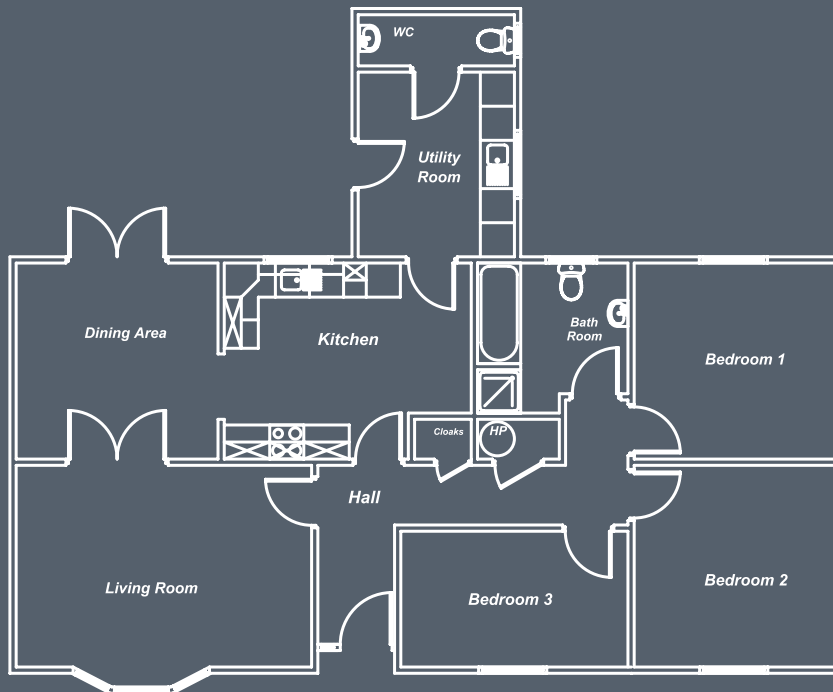

WESTERN

Park Homes Ltd

48' x 24' + UT

Room	Width (M)	Breadth (M)
Kitchen	4.35	3.45
Dining	3.55	3.45
Utility	2.75	3.25
WC	2.75	0.90
Living Room	5.20	3.55
Bedroom 1	3.55	3.45
Bedroom 2	3.55	3.55
Bedroom 3	3.95	2.39
Bathroom	2.60	2.60