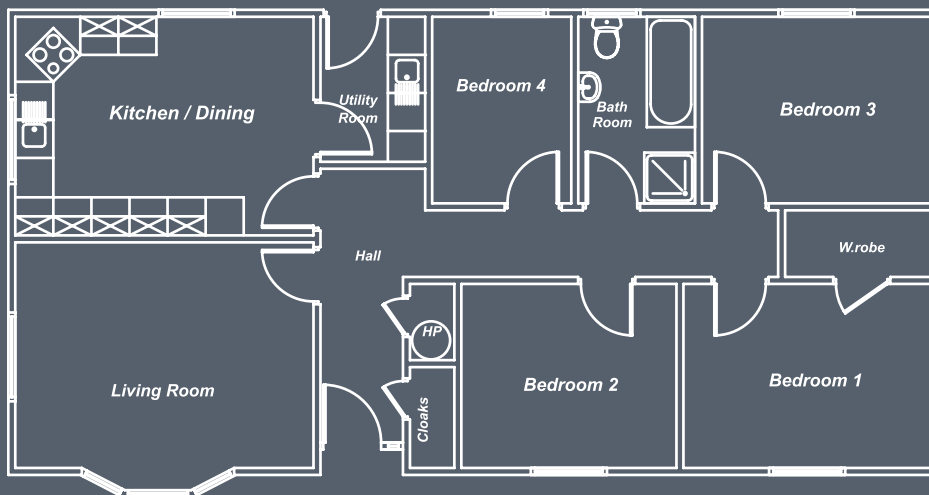

# WESTERN

*Park Homes Ltd*

**48' x 24'**

Room	Width (M)	Breadth (M)
Kitchen / Dining	4.70	3.45
Utility	1.65	2.80
Living Room	4.70	3.55
Bedroom 1	3.90	2.90
Bedroom 2	3.39	2.90
Bedroom 3	3.60	2.94
Bedroom 4	2.19	2.94
Bathroom	1.84	2.94