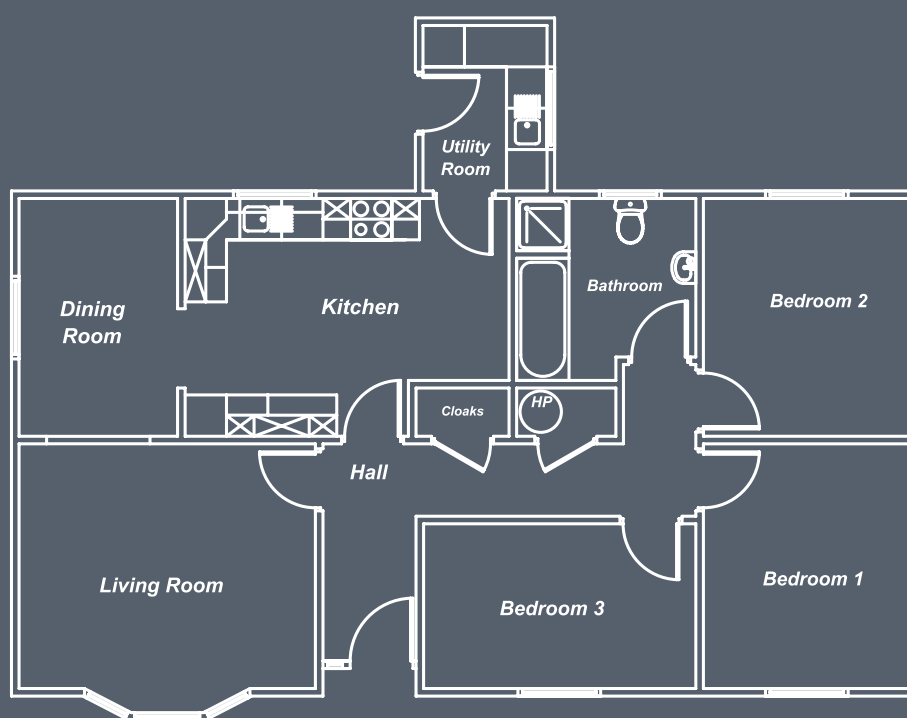

WESTERN

Park Homes Ltd

43' x 24' + UT

Room	Width (M)	Breadth (M)
Kitchen	4.70	3.45
Dining Room	2.30	3.45
Utility	1.80	2.40
Living Room	4.30	3.55
Bedroom 1	3.00	3.55
Bedroom 2	3.00	3.45
Bedroom 3	3.95	2.39
Bathroom	2.60	2.64