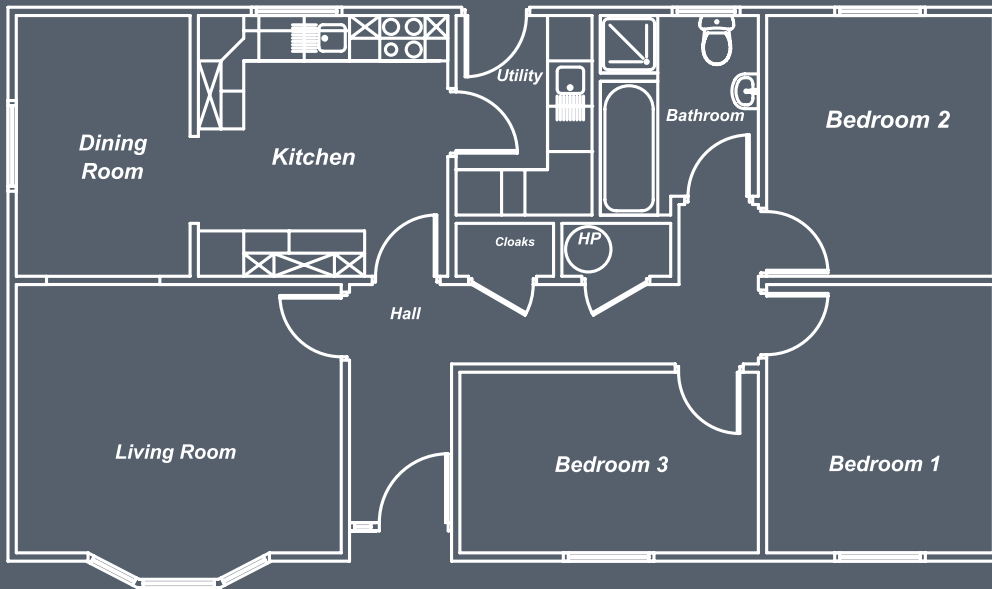

WESTERN

Park Homes Ltd

43' x 24'

Room	Width (M)	Breadth (M)
Kitchen	3.30	3.45
Dining Room	2.30	3.45
Utility	1.80	2.64
Living Room	4.30	3.55
Bedroom 1	3.00	3.55
Bedroom 2	3.00	3.45
Bedroom 3	3.95	2.39
Bathroom	2.09	2.64