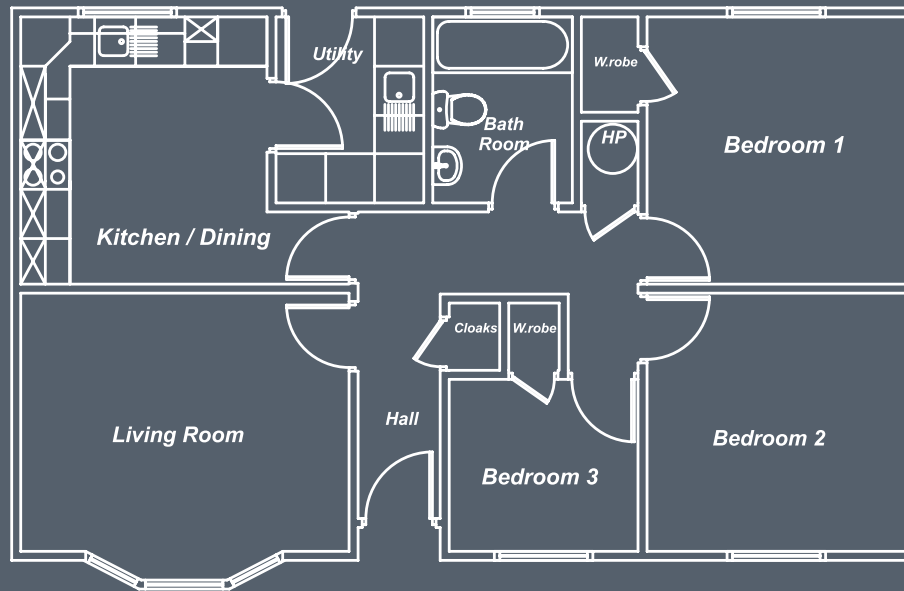

# WESTERN

*Park Homes Ltd*

**36' x 22'**

| Room             | Width (M) | Breadth (M) |
|------------------|-----------|-------------|
| Kitchen / Dining | 3.00      | 3.50        |
| Utility          | 1.80      | 2.60        |
| Living Room      | 4.00      | 2.90        |
| Bedroom 1        | 3.15      | 2.90        |
| Bedroom 2        | 3.15      | 3.50        |
| Bedroom 3        | 2.30      | 1.90        |
| Bathroom         | 2.50      | 1.80        |