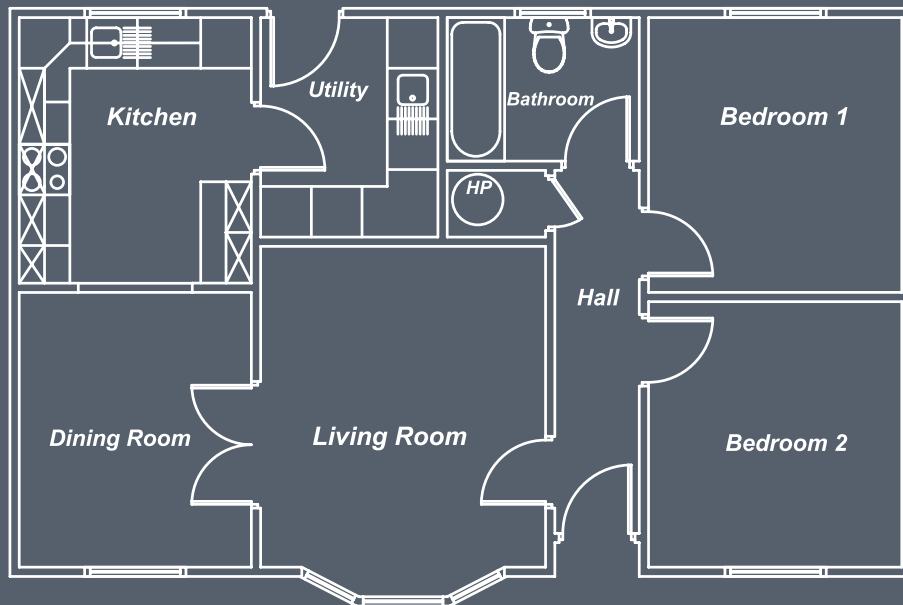

WESTERN

Park Homes Ltd

35' x 22'

Room	Width (M)	Breadth (M)
Kitchen	2.75	3.15
Dining Room	2.75	3.25
Utility	2.10	2.60
Living Room	3.37	3.80
Bedroom 1	3.00	3.25
Bedroom 2	3.10	3.14
Bathroom	2.27	1.70