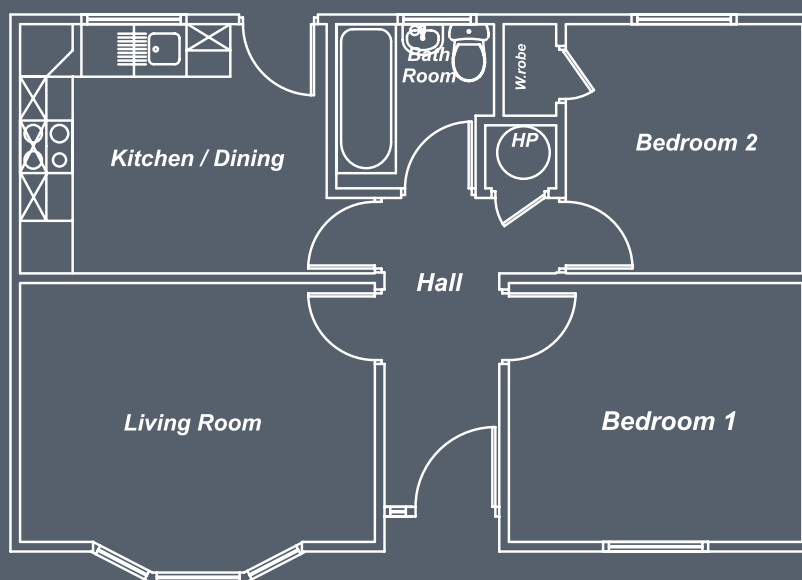

# WESTERN

*Park Homes Ltd*

**30' x 20'**

Room	Width (M)	Breadth (M)
Kitchen / Dining	3.50	2.85
Living Room	4.05	2.95
Bedroom 1	3.35	2.95
Bedroom 2	2.70	2.84
Bathroom	1.80	1.85